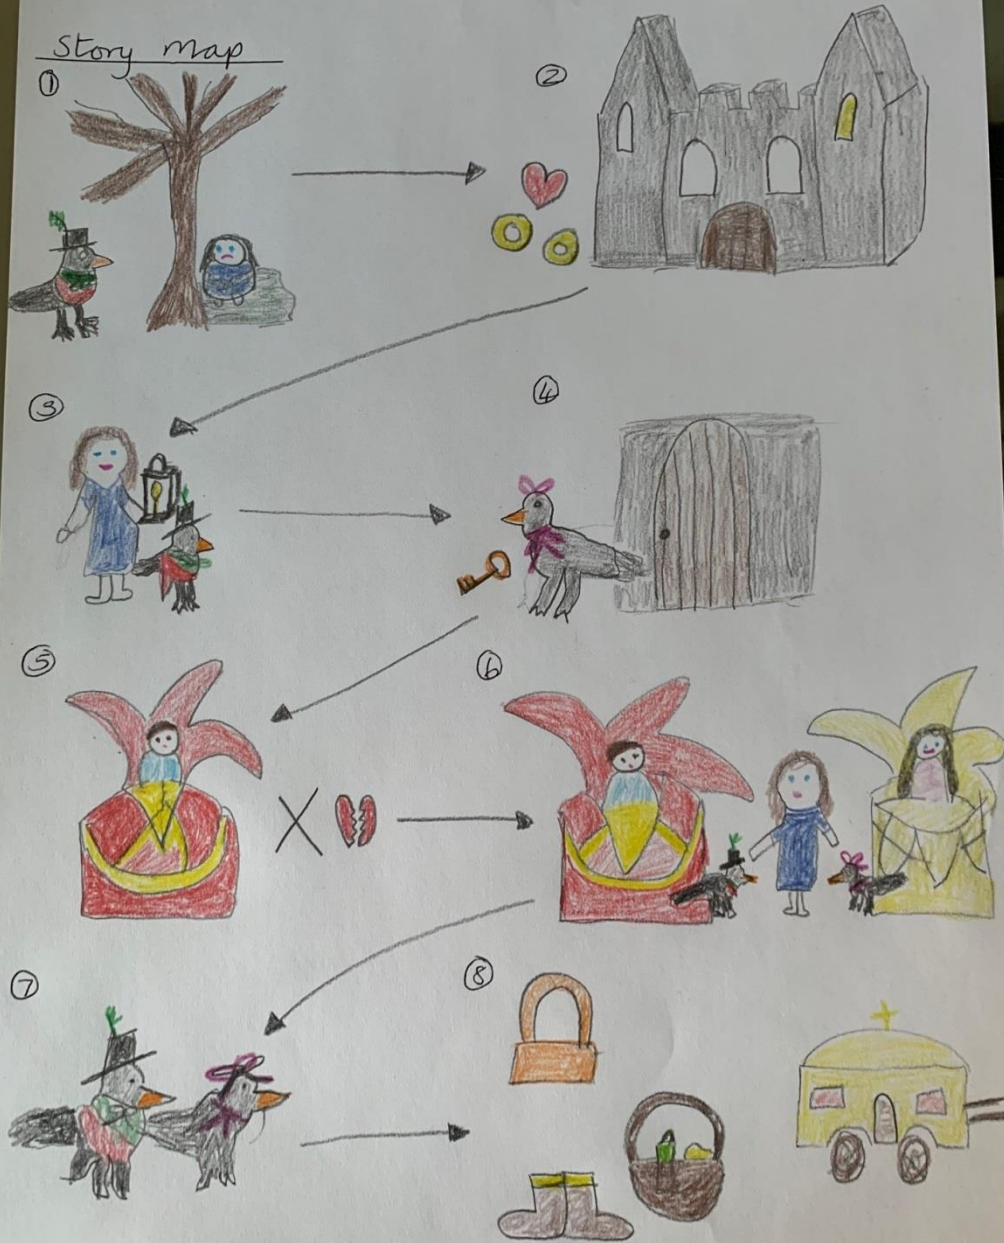

How - **Happily**, Gerda began her search for Kay

When – **Late that afternoon**, Gerda left the cherry orchard.

Where - **In the garden**, Gerda looked at all the beautiful flowers

Skills Work

- Multi Question skill

Who are you? Where is Kay?

Can I have one? Is it ok?

Are you alright? Does it hurt?

The Prince and Princess

Story map

Recap of chapter form
the story map

How's Gerda feeling?

What happened to
your body when you
feel like that?

Speech (Remember
our rhyme)

Action / description
and **speech**

Activity – Conversation Gerda, Prince and Princess

With her heart beating nervously, Gerda pulled back the covers on the red flower shaped bed. It was not Kay. Just then, the sleeping prince opened his eyes, “What’s going on? Who are you? What are you doing in the royal bed chamber?” he asked a little startled to see the young stranger in his room. “I’m sorry your majesty, I did not mean to scare you. I hoped you were someone else.” sobbed Gerda wiping her tears.

A REVISION OF THE FAIRY TALE BY
HANS CHRISTIAN ANDERSEN

The
Snow Queen

ILLUSTRATED BY BAGRAM IBA TOULINE